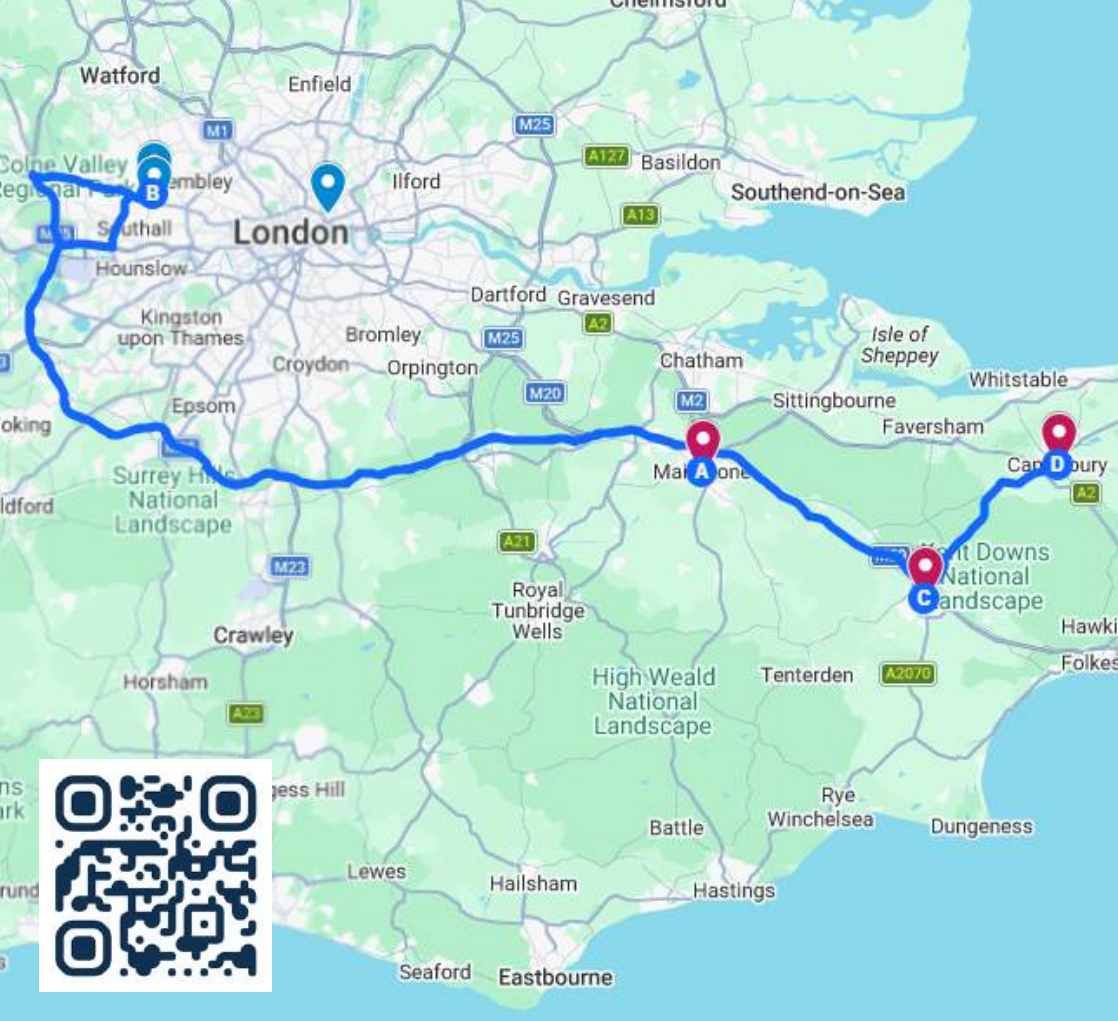

## Kent Wine Cycling Tour Sequence

Ride 1: London Greenford → City Ride (40km) Brompton Factory

Ride 2: Maidstone → Vinyard Vicinty Tour (50km)

Ride 3: Maidstone → Ashford (50km)

Ride 4: Ashford → Cantebury (50km)

Ride 5: Canterbury → Margate (45km)

Ride 6: Canterbury → Whitstable Faversham (50km)

Ride 7: London Greenford (40km)

## Recommended Flights: Singapore Airlines

SQ306 dep SIN 01:05 arr LHR 08:00

SQ322 dep SIN 23:00 arr LHR 05:55

SQ317 dep LHR 11:20 arr SIN 07:30

SQ319 dep LHR 20:35 arr SIN 16:45

SQ321 dep LHR 22:05 arr SIN 18:30

Overview map for illustration