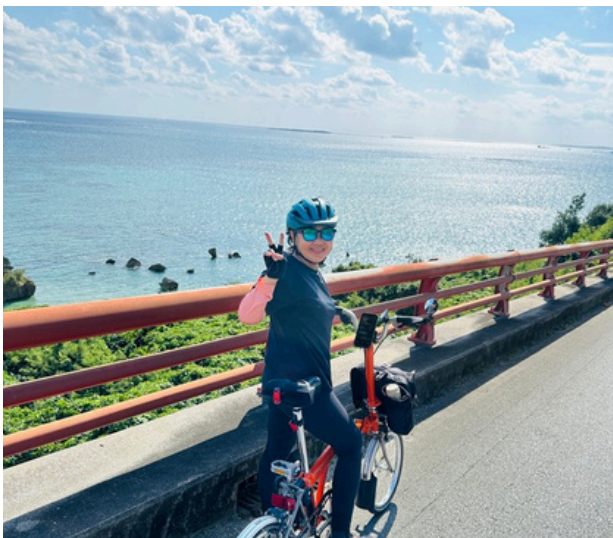

Enjoy both great exercise and great dining over 6 days and rest in the comfort of 4-star accommodations. Pick up new cycling tips from our pro touring specialists and return a seasoned Brompton Traveller !

"A hidden cycling treasure!"

ADRIAN KHOO

Tour Profile

SAKURA SITES

KOURI BRIDGE

ONNA VILLAGE

STUNNING CYLING VIEWS

A cyclist's dream journey

Connected via a series of bridges participants will savor breathtaking views as we journey through cultural and UNESCO Heritage sites.

Carefully designed routes ensure you take in the best of Okinawa on your Brompton!

"When is the next cycling tour ?

ATI - OCT 2022

*Stop at the most iconic photo location on the island .

CAPE MANZA

WARUMI BRIDGE

MIYAGI

HILTON OKINAWA SESOKO RESORT

KOURIJIMA CONDO KOURI ISLAND